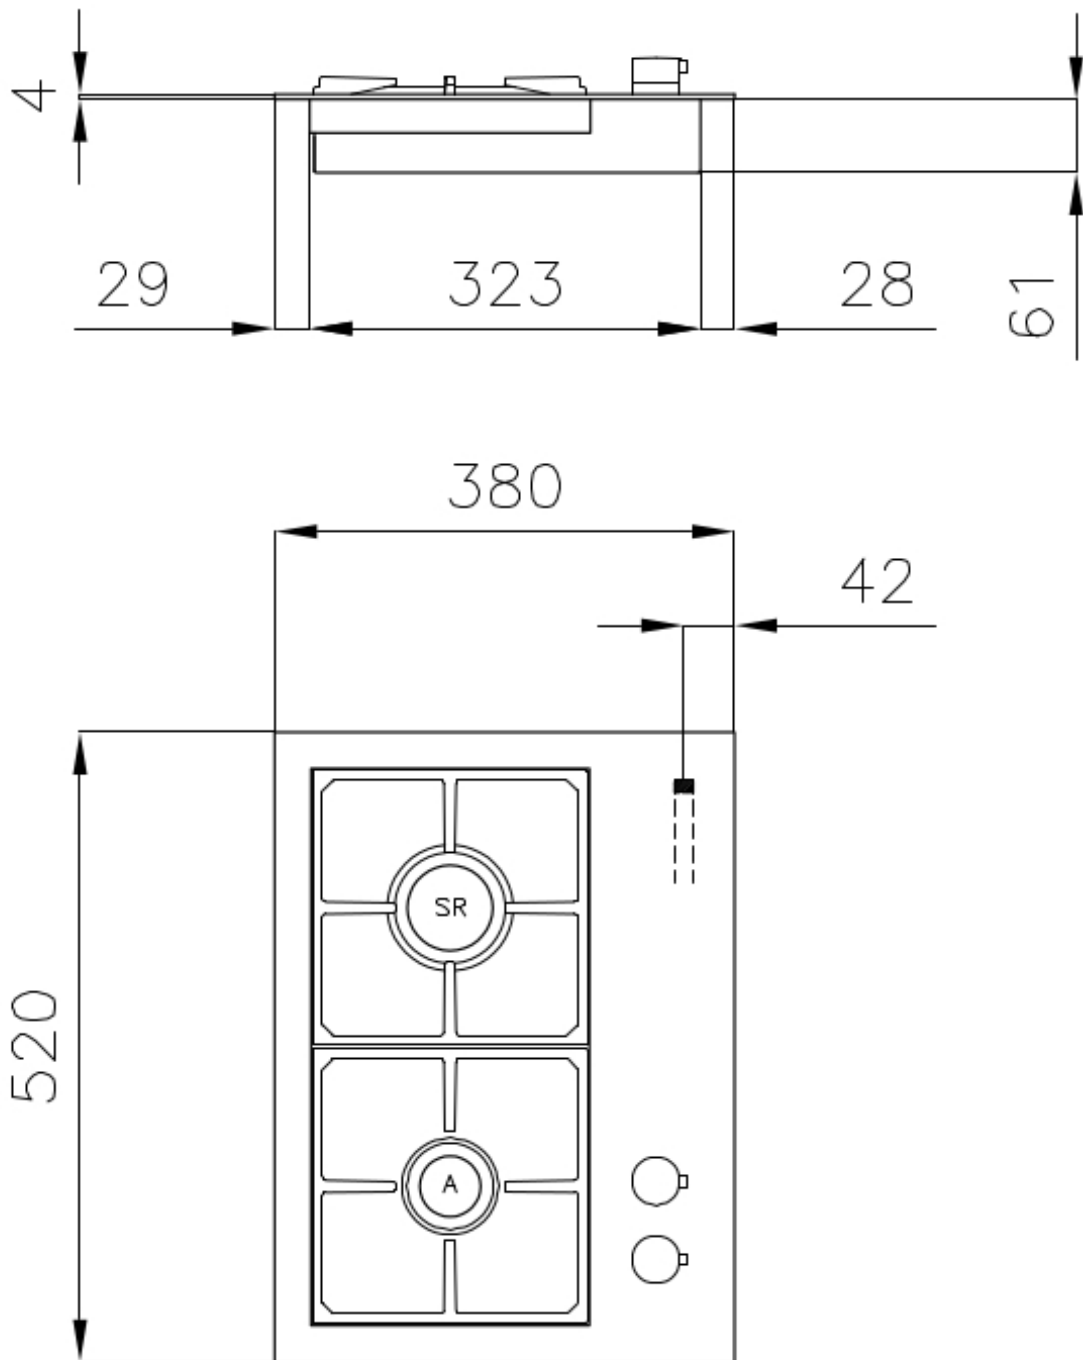

TECHNICAL DATA